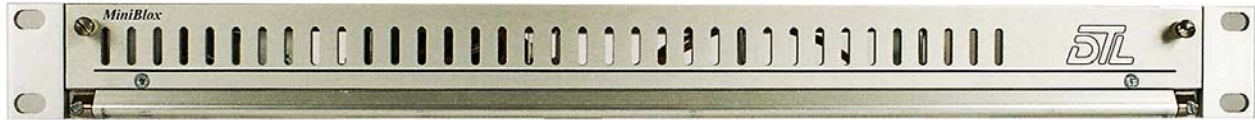

4010 1RU rack mounting frame

Description

- Rugged light weight frame
- Holds up to five of any MiniBlox units
- Central power supply
- Power supply operates worldwide

www.miniblox.com

Specifications

Frame	
Number of units	5 maximum
Power supply	
Input connector	EC320 C14
Input voltage	90-264 VAC
Input current	800mA
Frequency	47-63Hz
Current	4.16A
Output voltage	6V DC \pm 10% on centre +ve 2.5mm jack connectors
Approvals	CE marked, UL listed and EN60950
Other	
Temperature range	0°C to 40°C
Dimensions	44mm (1RU) x 478mm (19")x 380mm
Weight	1Kg

Ordering information

4010 1RU rack mounting frame

We reserve the right to change technical specifications without prior notice. E&OE.

DTL Broadcast Ltd, Johnson's Estate, Silverdale Road, Hayes, Middlesex, UB3 3BA, UK.