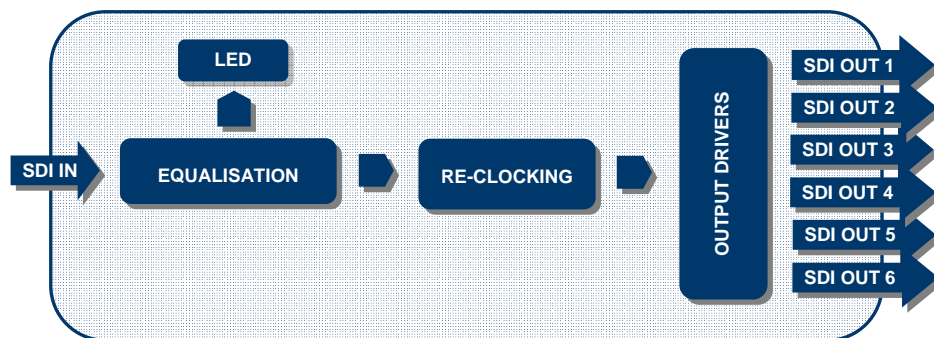

DTL MiniBlox™

4206 1x6 3G-HD-SD re-clocking distribution amplifier

Description

The 4206 digital video distribution amplifier is an extremely compact and rugged unit that operates with all SDI standards from 270Mbit to 3GHz. Also supports DVB-ASI at 270Mb/s. It has automatic input cable equalisation and provides 6 re-clocked outputs. An LED shows when power and a valid signal are present.

The unit requires an external power supply or a rack mounting frame. A 1RU frame is available which takes up to 5 units and a 2U one that takes up to 14.

Key features

- Automatic 3G, HD, or SD SDI or DVB-ASI at 270Mb/s standard detection
- Automatic input cable equalisation
- 6 re-clocked outputs (when DVB-ASI 3 are inverted)
- LED shows power and valid input signal presence
- Locking connector for power input
- Compact and rugged design
- Optional external power supply
- Optional rack mounting frames with central power supplies

www.miniblox.com

Specifications	
Video input	
3G	SMPTE 424M & 425M-AB (2.97 & 2.967Gb/s) 1080p50/59.94/60
HD	SMPTE 292M (1.485 & 1.435Gb/s) 1080i 60/59.94/50 1080p/psf 30/29.97/25/24/23.98 720p 60/59.94/50/30/29.97/25/24/23.98
SD	SMPTE 259M-C (270Mb/s) 625i 50 525i 59.94
ASI	DVB-ASI at 270Mb/s
Number	1
Connector	75Ω BNC
Return loss	>15dB to 1.5GHz >10dB 3GHz
Cable equalisation	3G to 100m, HD to 160m, SD to 250m (Belden 1694A)
Video outputs	
Standards	As input
Format	As input
Number	6 (when DVB-ASI 3 are inverted)
Connectors	75Ω BNCs
Jitter	<0.2ui peak-to-peak
Return loss	>15dB to 1.5GHz >10dB 1.5 to 2.97GHz
Electrical	
Voltage	6-12VDC
Power	<1.5W
Connector	Locking 2.5mm jack (centre +ve)
Safety	EN60950
Other	
LED	Power and valid input presence
Size (mm)	63.5 x 84 x 30 plus connectors
Weight	175g
Temperature	5°C to 40°C
Humidity	80% max (non condensing)